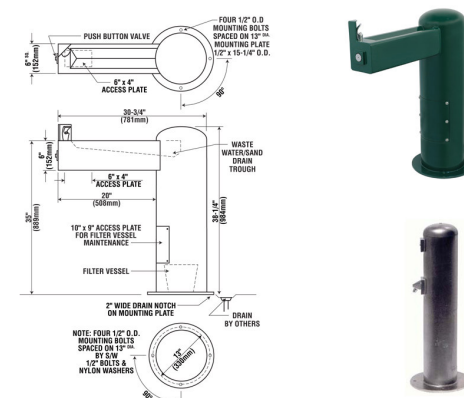

Pine Point Beach Access Image and Detail Gallery

Natural Granite Benches

Landscape Boulders

Bench Trellis

Perennials

Fence (To Match Hurd Park Fence)

Bike Rack

Shrubs

Folding Bollards

Solar Trash Compactor

Drinking Fountain with Foot Shower

Information Panels